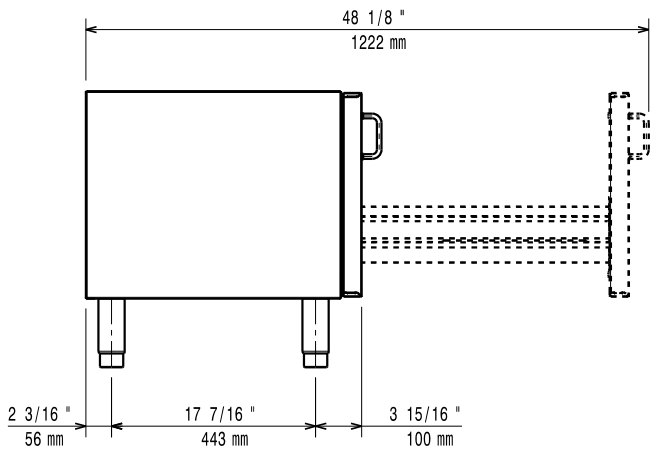

Base Cupboard with drawer
for bottle, 1/4 module

Short Form Specification

Item No. _____

To be installed below other 700XP top units in island type installations with operations from one side. Body and internal structure of unit entirely in stainless steel. Drawer for bottles. Delivered with 50 mm height adjustable feet.

2024.12.20

Key Information:

External dimensions, Width: 371211 (E7BANB00CE) 200 mm
 External dimensions, Depth: 550 mm
 External dimensions, Height: 600 mm

Front

Side

Top