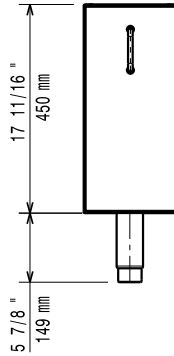

Base Cupboard with drawer
for bottle, 1/4 module

Short Form Specification

Item No. _____

To be installed below other 700XP top units in island type installations with operations from one side. Body and internal structure of unit entirely in stainless steel. Drawer for bottles. Delivered with 50 mm height adjustable feet.

Modular Cooking Range Line
700XP Base Cupboard 1/4 Module with Bottle Drawer

The company reserves the right to make modifications to the products without prior notice. All information correct at time of printing.

2024.12.20

Key Information:

External dimensions, Width: 371211 (E7BANB00CE) 200 mm
 External dimensions, Depth: 550 mm
 External dimensions, Height: 600 mm

Front

Side

Top